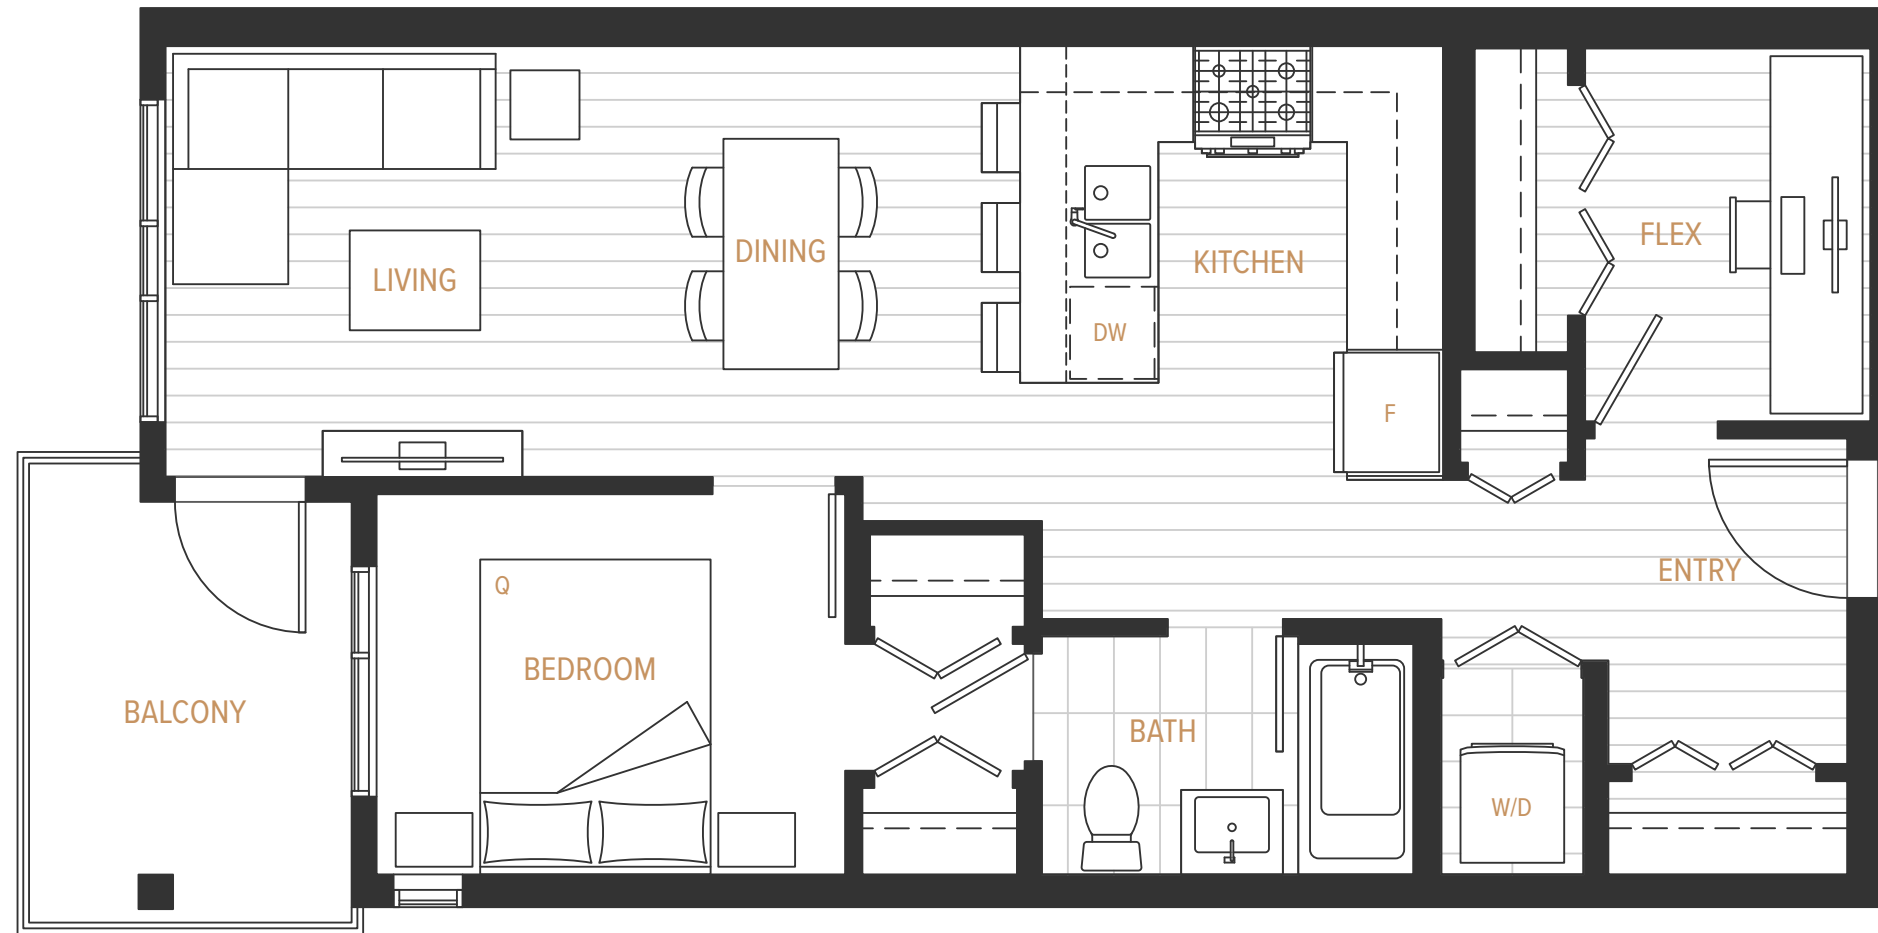

BALCONY @ LEVEL 2

B8

JR 2 BEDROOM
1 BATHROOM

INTERIOR
675 SF

EXTERIOR
67 SF

TOTAL
742 SF

LEVELS 2-6

PURA SURREY CENTRAL WEST

PHASE TWO

LEVELS 2-6

2 BEDROOM
1 BATHROOM

INTERIOR
657 SF

EXTERIOR
209 SF

TOTAL
866 SF

GARDEN LEVEL

PURA SURREY CENTRAL WEST