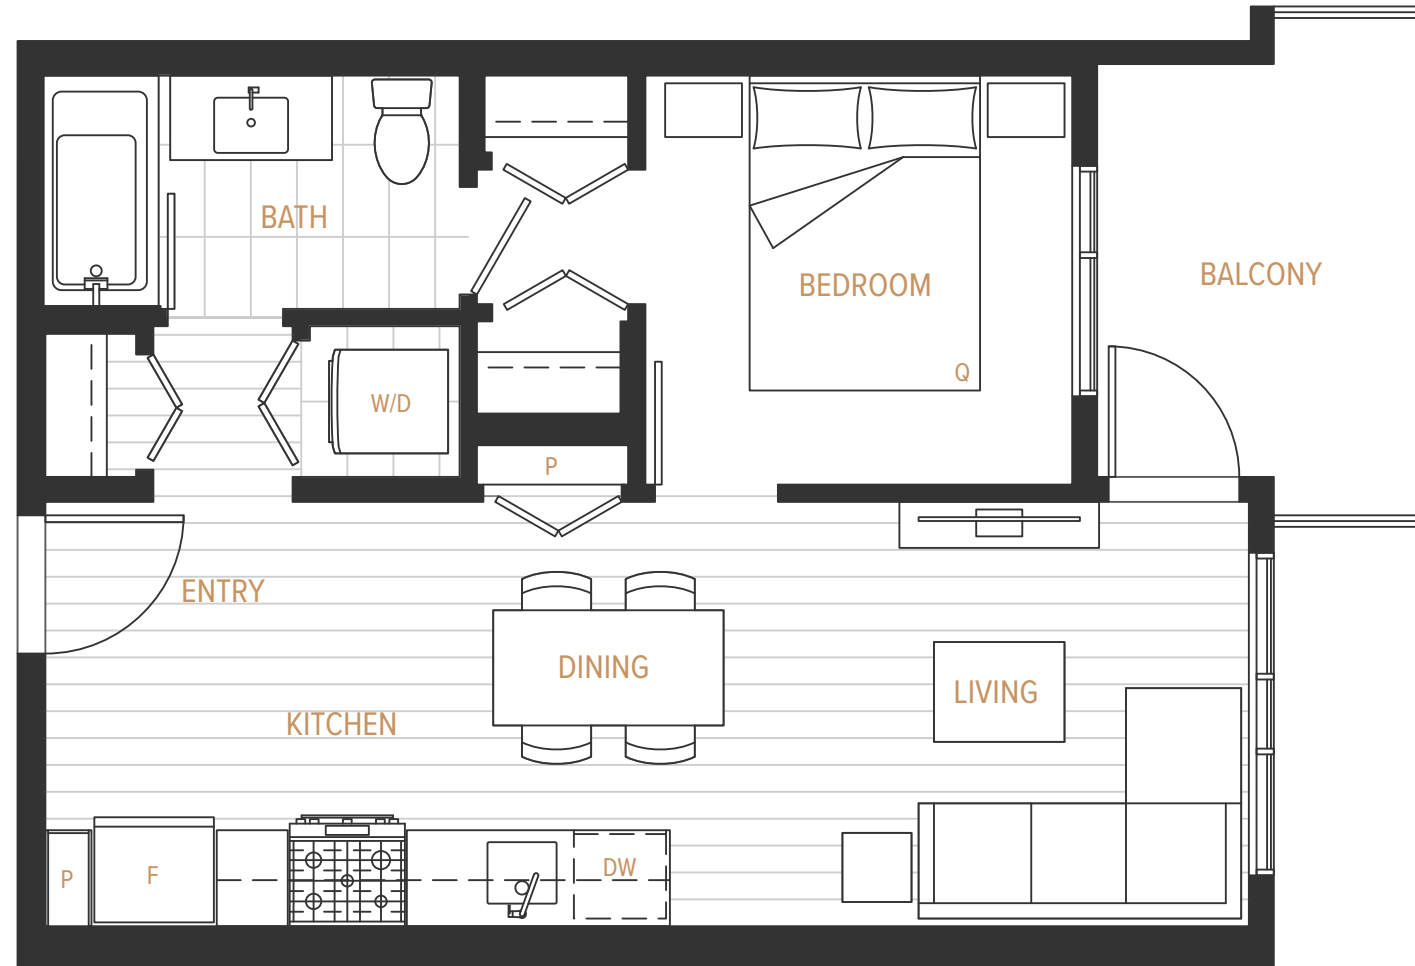

PHASE ONE

LEVELS 2-6

A2

1 BEDROOM
1 BATHROOM

INTERIOR	EXTERIOR	TOTAL
490 SF	70 SF	560 SF

LEVELS 2-6

PURA SURREY CENTRAL WEST

PHASE TWO

LEVELS 2-6

A3

1 BEDROOM
1 BATHROOM

INTERIOR
495 SF

EXTERIOR
167 SF

TOTAL
662 SF

GARDEN LEVEL

PURA SURREY CENTRAL WEST