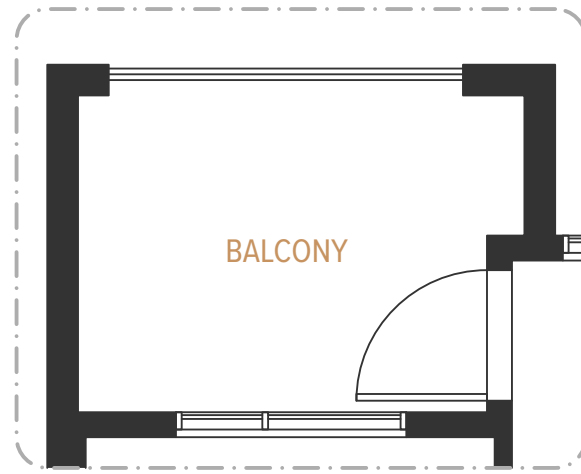

A3

1 BEDROOM
1 BATHROOM

INTERIOR
495 SF

EXTERIOR
67-69 SF

TOTAL
562-574 SF

LEVELS 2-6

PURA SURREY CENTRAL WEST

PHASE TWO

BALCONY @ LEVEL 2