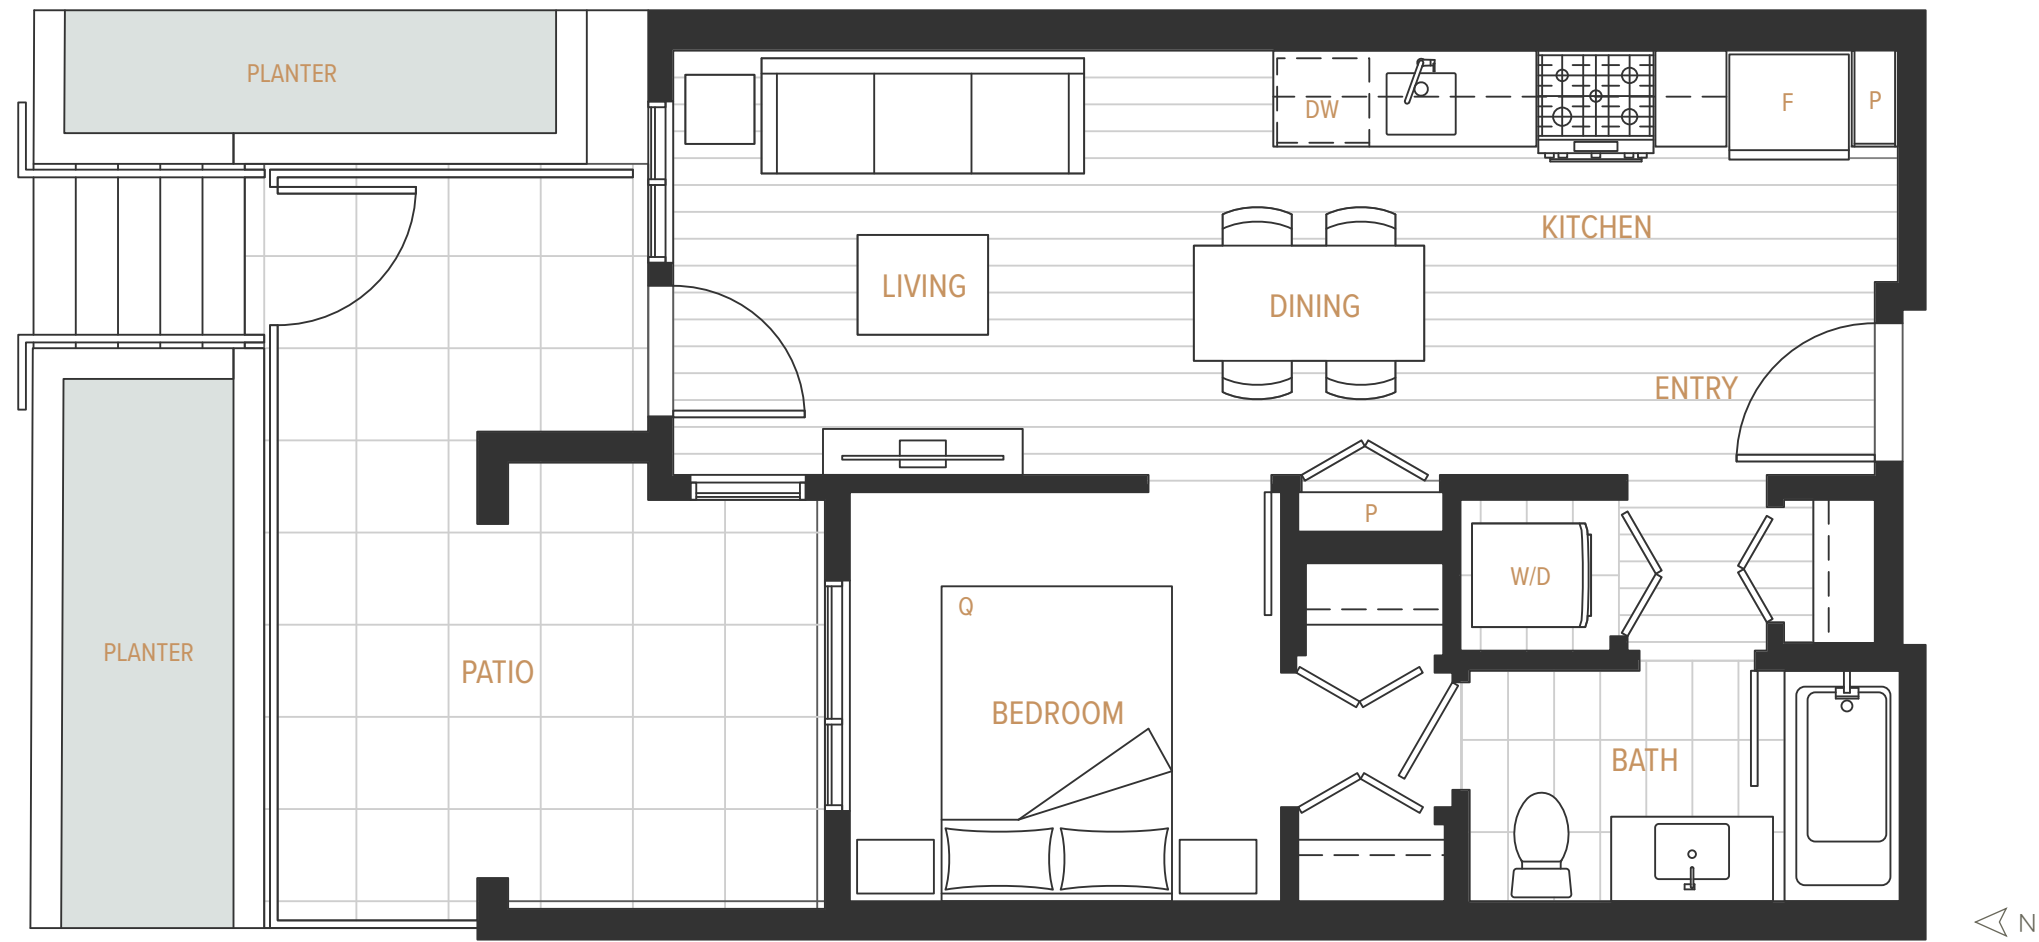

LEVELS 2-6

A3

1 BEDROOM
1 BATHROOM

INTERIOR
495 SF

EXTERIOR
167 SF

TOTAL
662 SF

GARDEN LEVEL

PURA SURREY CENTRAL WEST

PHASE TWO

GARDEN LEVEL

A3

1 BEDROOM
1 BATHROOM

INTERIOR
495 SF

EXTERIOR
67-69 SF

TOTAL
562-574 SF

LEVELS 2-6

PURA SURREY CENTRAL WEST

PHASE TWO

BALCONY @ LEVEL 2

LEVELS 2-6

B

1 BEDROOM + DEN
1 BATHROOM

INTERIOR
617 SF

EXTERIOR
111-122 SF