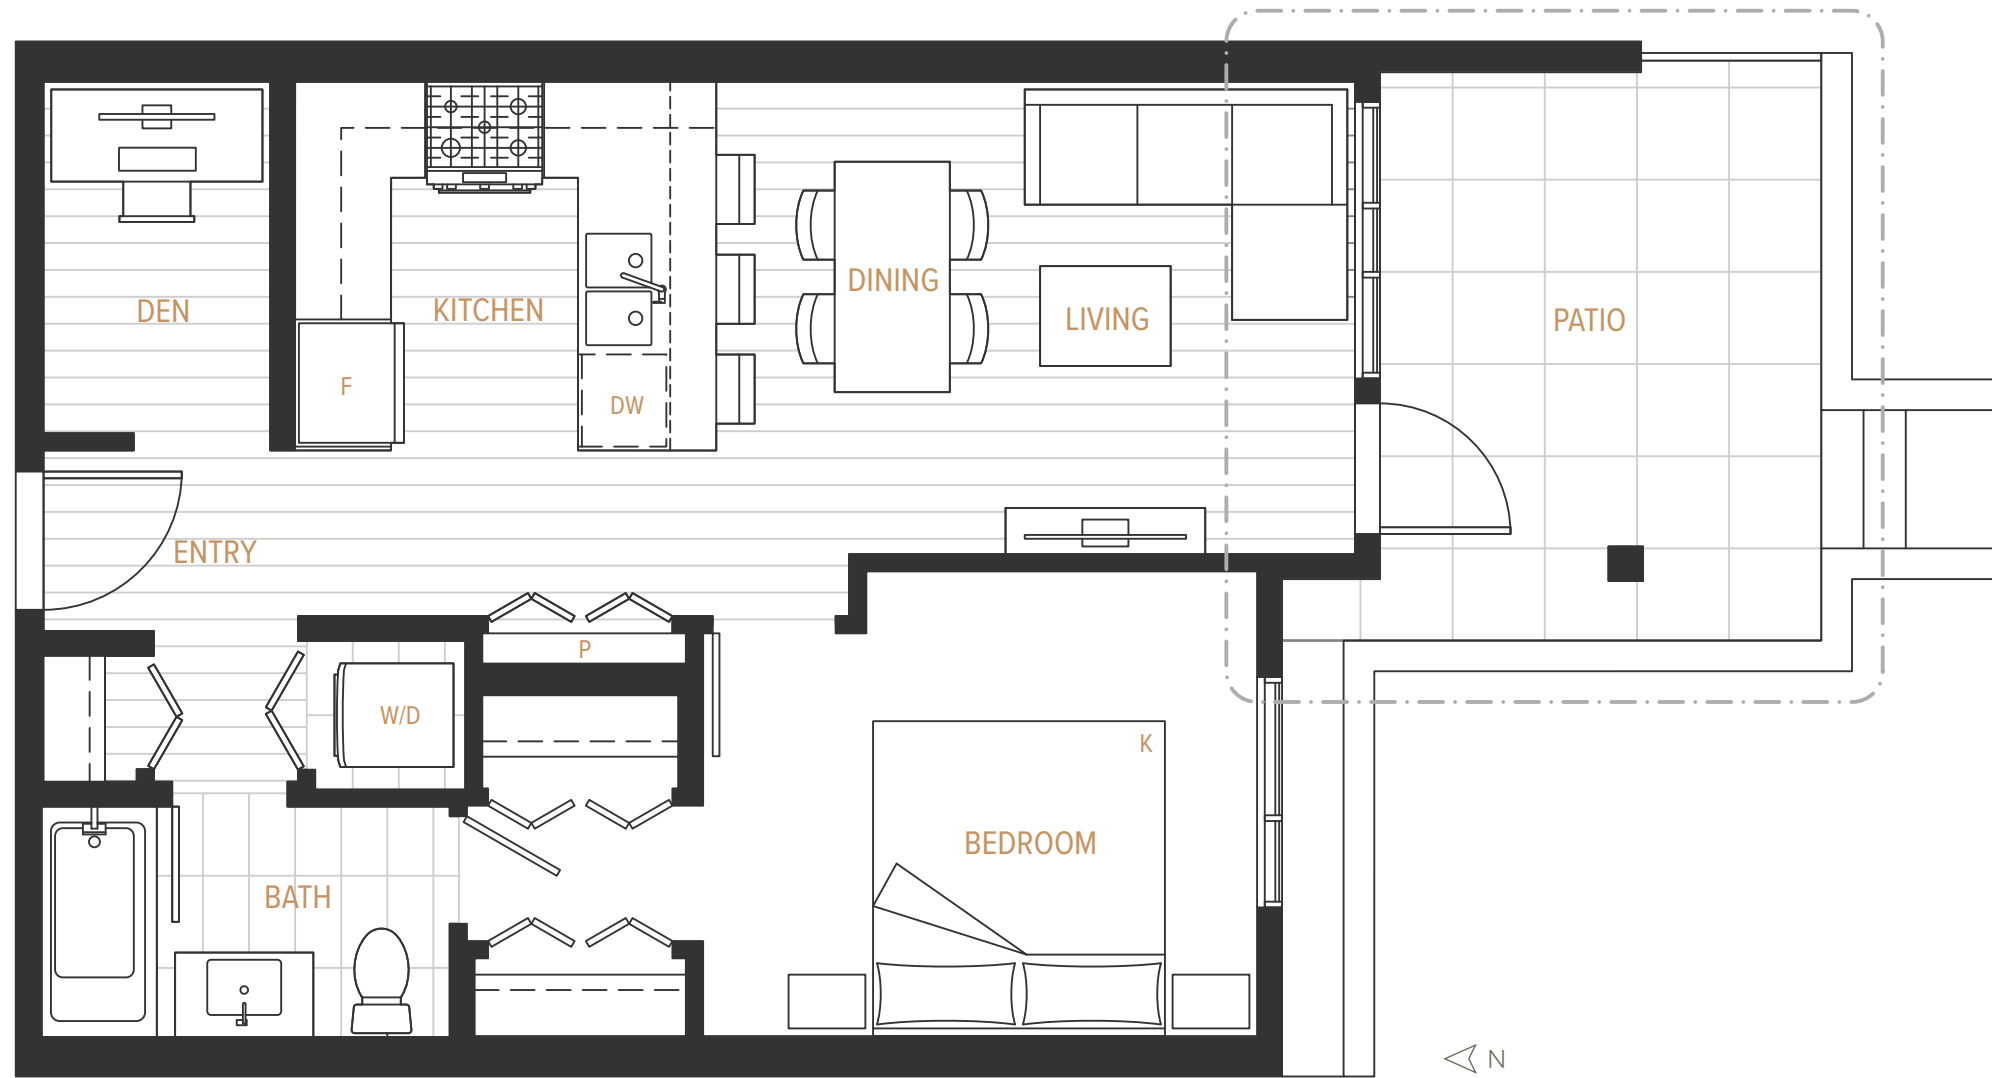

PURA SURREY CENTRAL WEST

PHASE TWO

BALCONY @ LEVEL 2

LEVELS 2-6

B

1 BEDROOM + DEN
1 BATHROOM

INTERIOR
617 SF

EXTERIOR
111-122 SF

TOTAL
728-739 SF

GARDEN LEVEL

PURA SURREY CENTRAL WEST

PHASE TWO

PATIO @ UNIT 110

GARDEN LEVEL

B

1 BEDROOM + DEN
1 BATHROOM