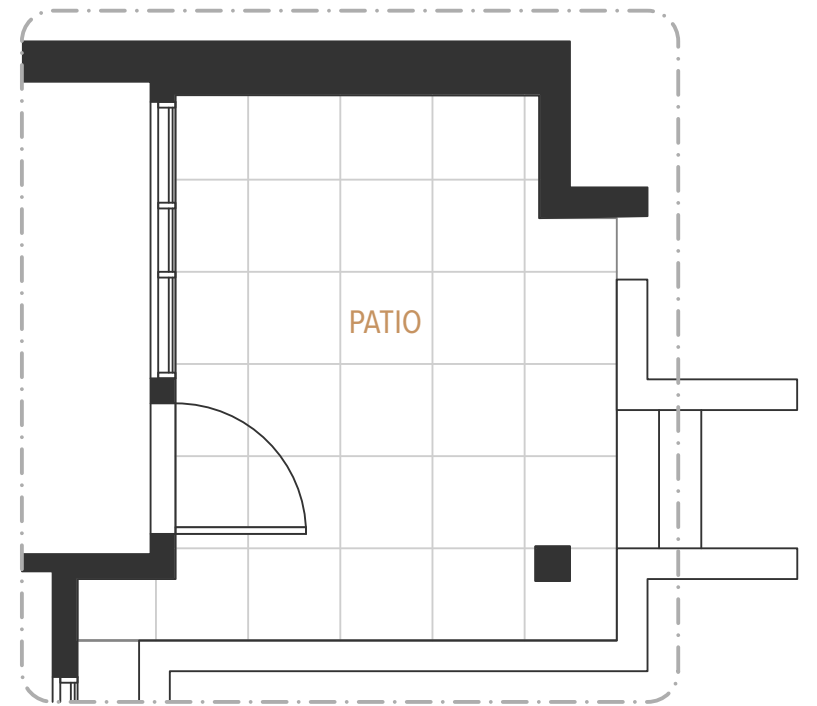

TOTAL
728-739 SF

GARDEN LEVEL

PURA SURREY CENTRAL WEST

PHASE TWO

PATIO @ UNIT 110

GARDEN LEVEL

B

1 BEDROOM + DEN
1 BATHROOM