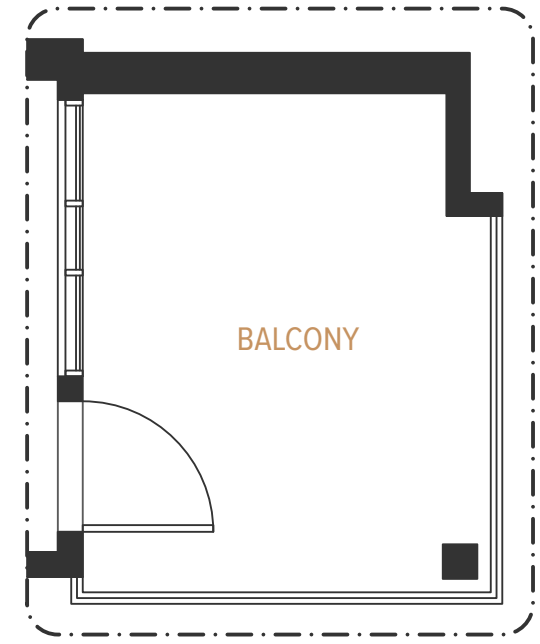

INTERIOR
617 SF

EXTERIOR
71-95 SF

TOTAL
688-712 SF

LEVELS 2-6

PURA SURREY CENTRAL WEST

PHASE TWO

BALCONY @ UNIT *10

LEVELS 2-6