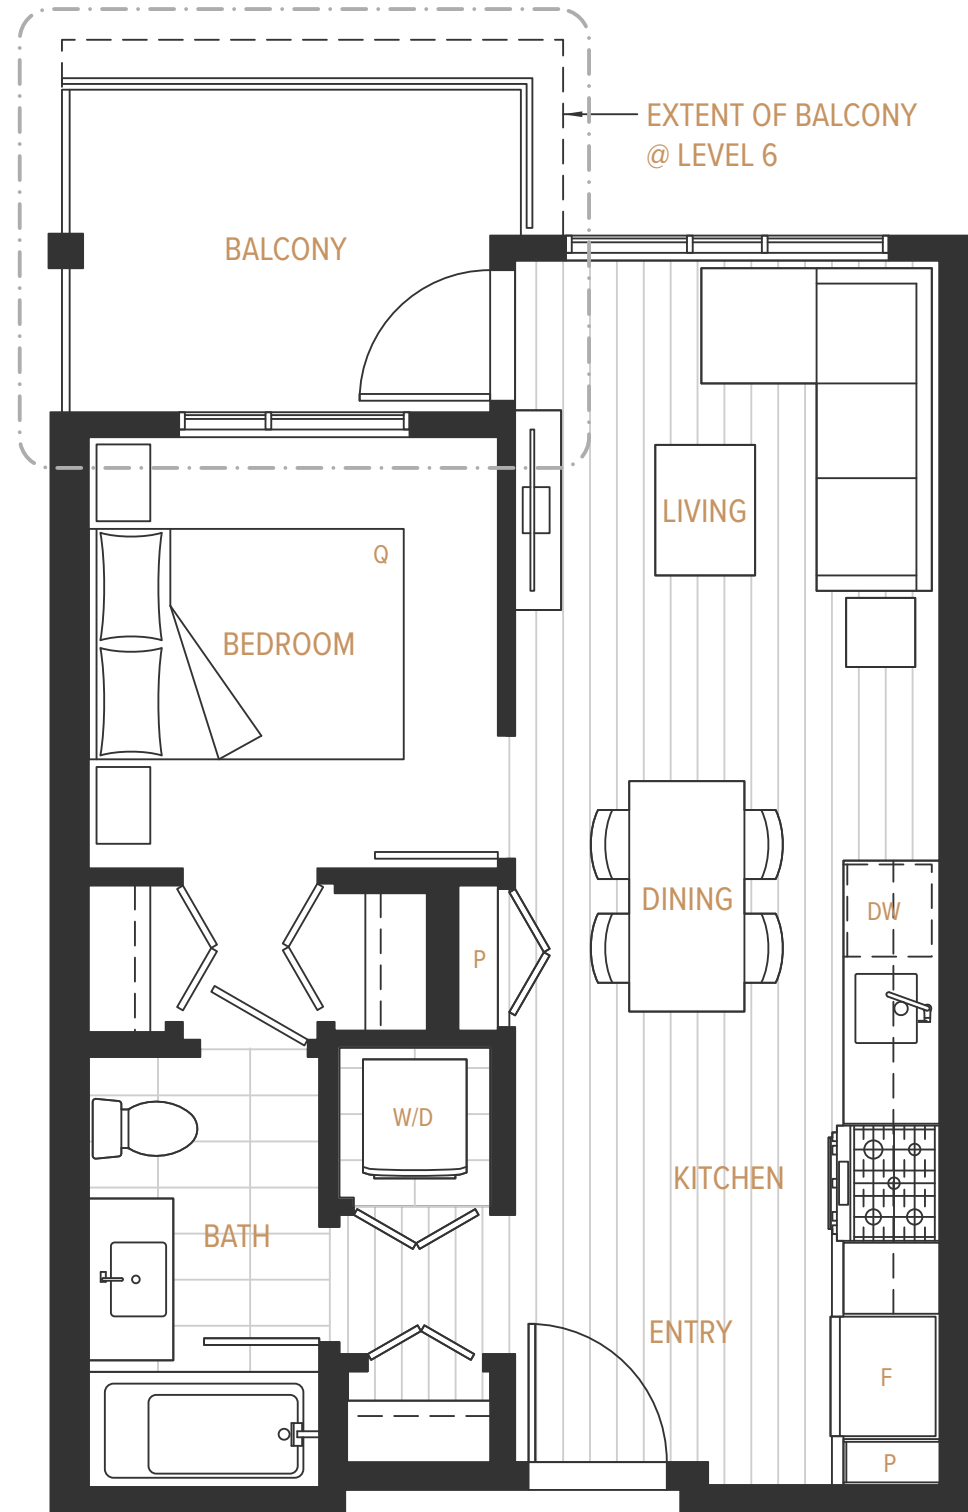

LEVELS 2-6

A3

1 BEDROOM
1 BATHROOM

INTERIOR
495 SF

EXTERIOR
167 SF

TOTAL
662 SF

GARDEN LEVEL

PURA SURREY CENTRAL WEST

PHASE TWO

GARDEN LEVEL

A3

1 BEDROOM
1 BATHROOM

INTERIOR
495 SF

EXTERIOR
67-69 SF

TOTAL
562-574 SF

LEVELS 2-6

PURA SURREY CENTRAL WEST

PHASE TWO

BALCONY @ LEVEL 2

LEVELS 2-6

B

1 BEDROOM + DEN
1 BATHROOM

INTERIOR
617 SF

EXTERIOR
111-122 SF