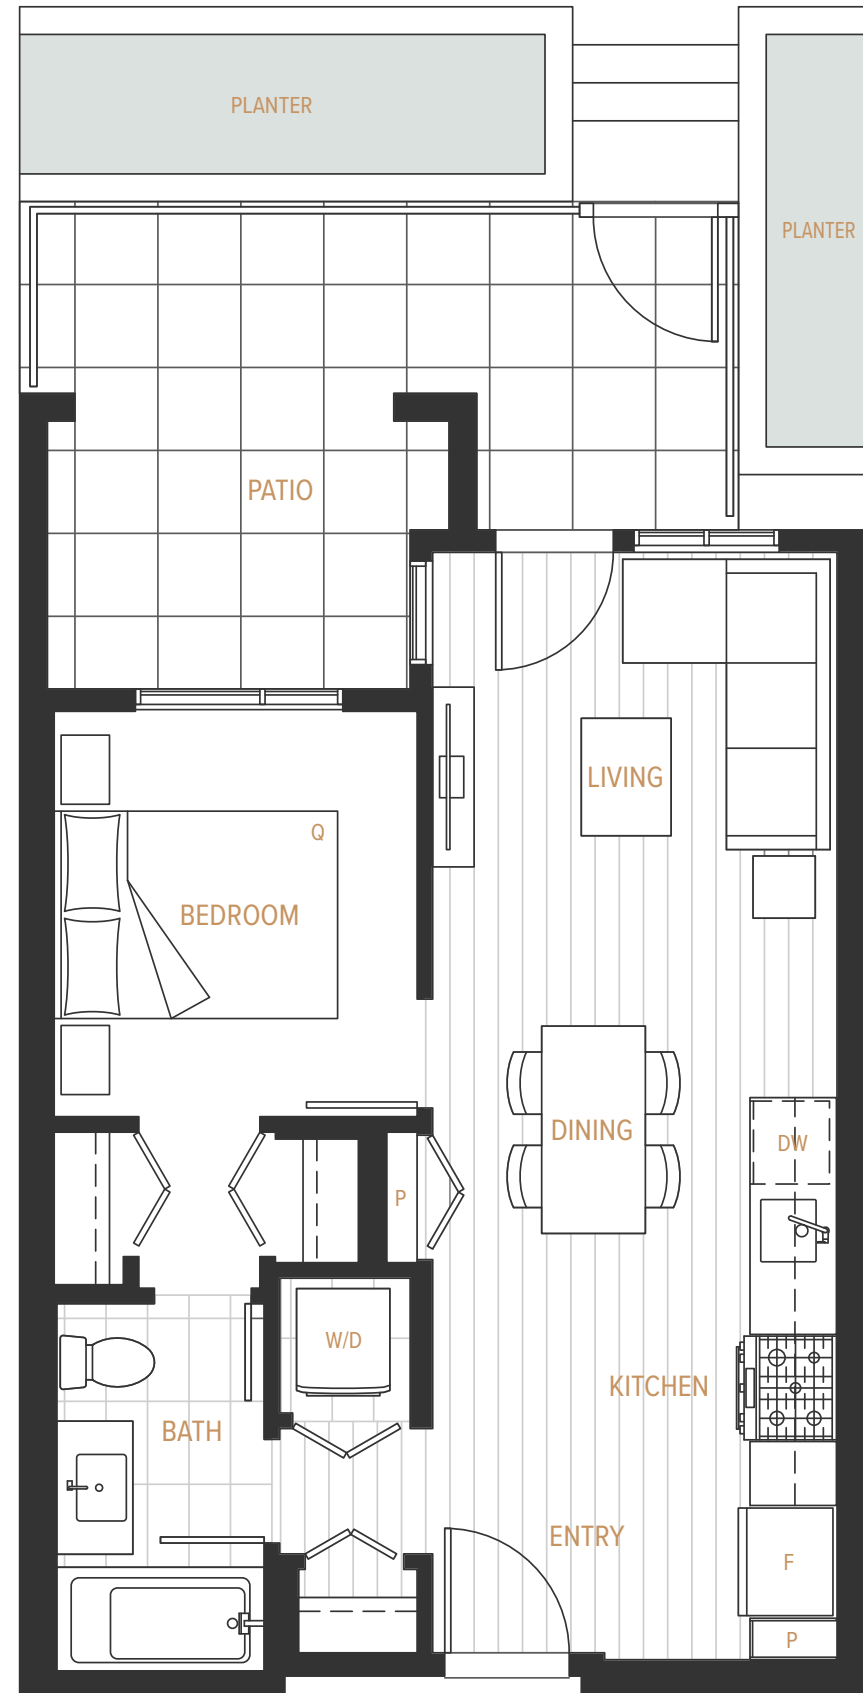

A5

1 BEDROOM
1 BATHROOM

INTERIOR
515 SF

EXTERIOR
163-178 SF

TOTAL
678-693 SF

GARDEN LEVEL

GARDEN LEVEL

PURA SURREY CENTRAL WEST

PHASE ONE

B2

1 BEDROOM + DEN
1 BATHROOM

INTERIOR
641 SF

EXTERIOR
76 SF

TOTAL
717 SF

LEVELS 2-6
ADAPTABLE

PURA SURREY CENTRAL WEST

PHASE ONE

LEVELS 2-6

D

2 BEDROOM + DEN
2 BATHROOM

INTERIOR
834 SF

EXTERIOR
139 SF

TOTAL
973 SF

GARDEN LEVEL

PURA SURREY CENTRAL WEST

PHASE ONE

GARDEN LEVEL

D1

2 BEDROOM
2 BATHROOM

LEVELS 2-6

INTERIOR 858 SF
EXTERIOR 97-169 SF
TOTAL 955-1027 SF

PURA SURREY CENTRAL WEST