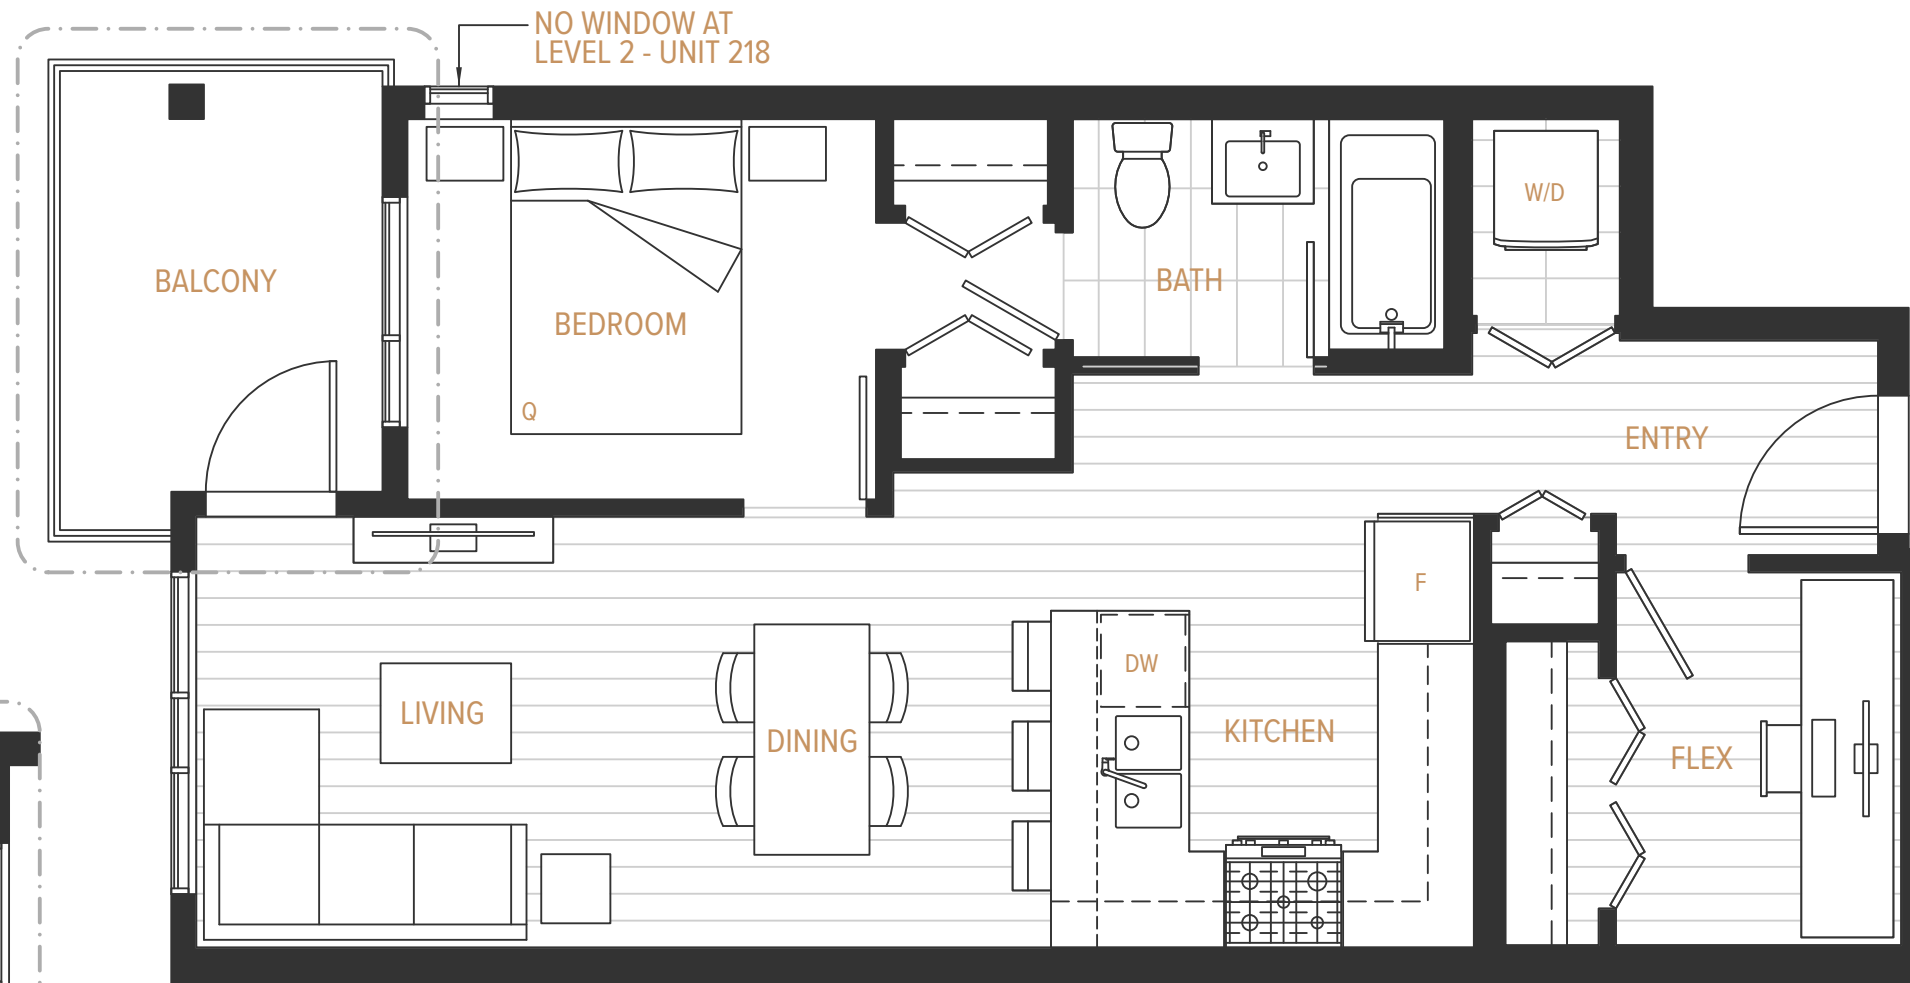

B4

JR 2 BEDROOM
1 BATHROOM

INTERIOR
649 SF

EXTERIOR
64-67 SF

TOTAL
713-716 SF

LEVELS 2-6

PURA SURREY CENTRAL WEST

PHASE TWO

BALCONY @ LEVEL 2

B8

JR 2 BEDROOM
1 BATHROOM

INTERIOR
675 SF

EXTERIOR
67 SF

TOTAL
742 SF

LEVELS 2-6

PURA SURREY CENTRAL WEST