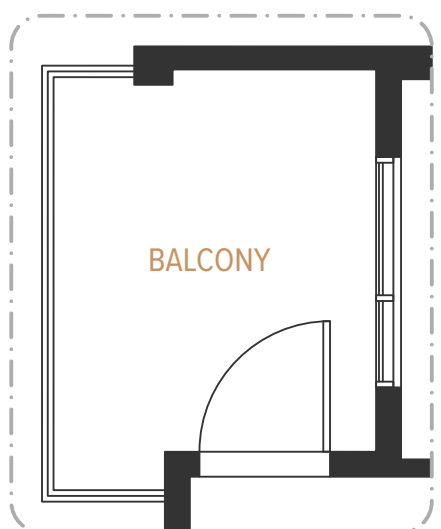

BALCONY @ LEVEL 2