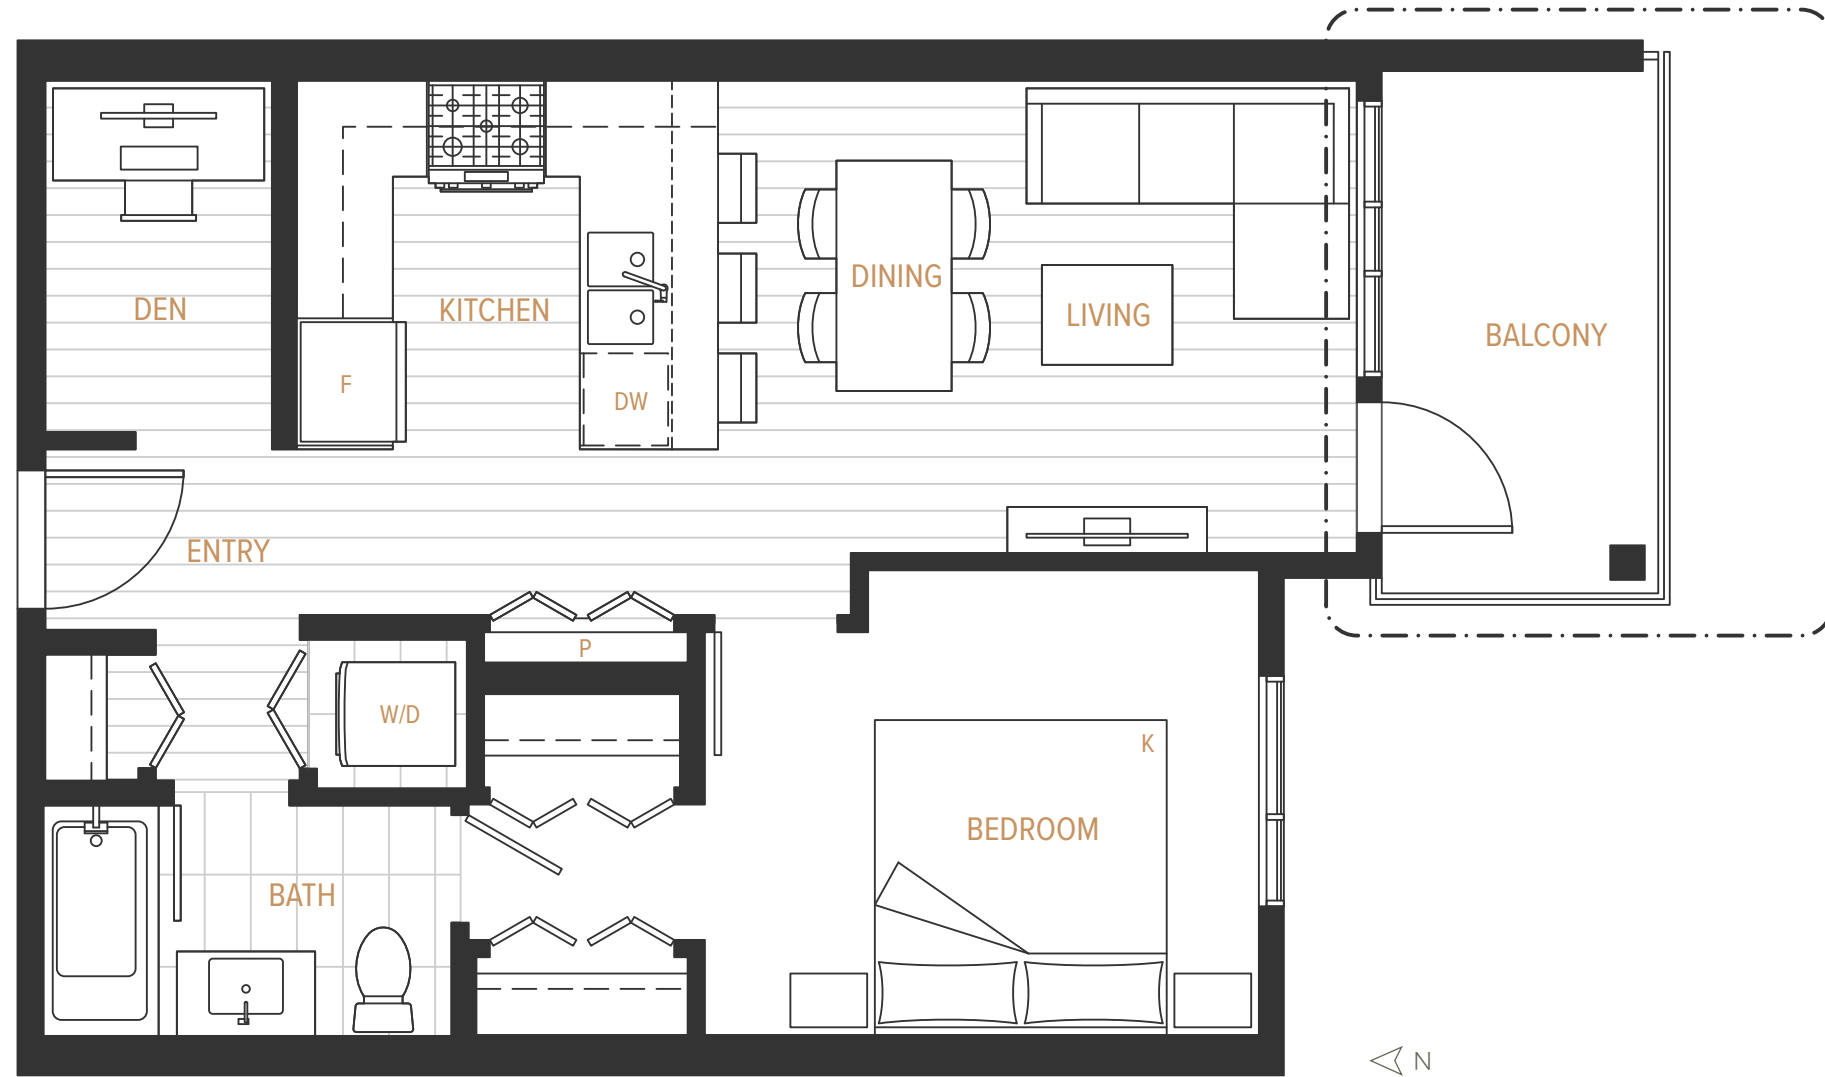

INTERIOR
617 SF

EXTERIOR
71-95 SF

TOTAL
688-712 SF

LEVELS 2-6

PURA SURREY CENTRAL WEST

PHASE TWO

BALCONY @ UNIT *10

LEVELS 2-6