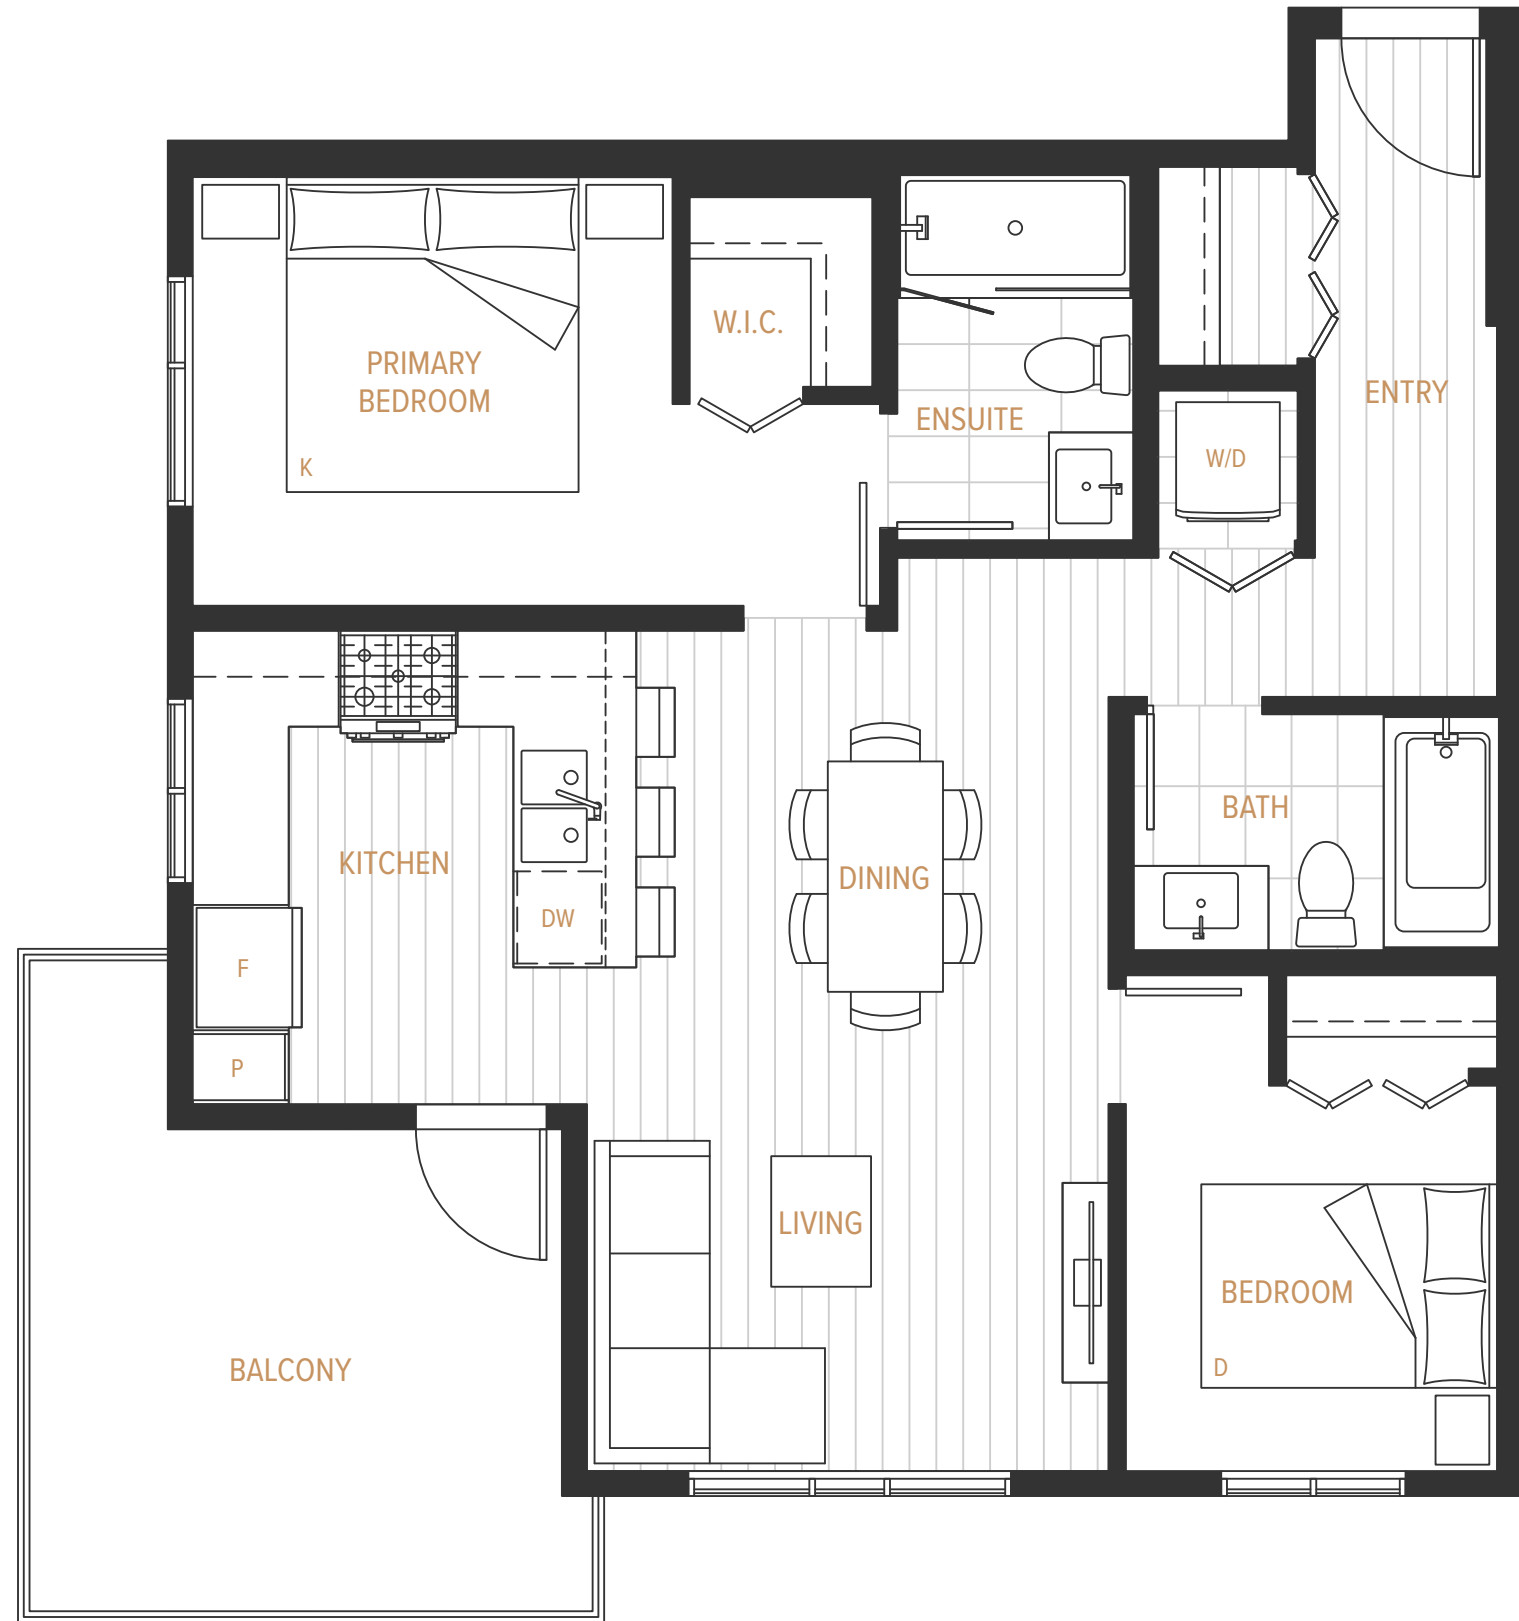

C4

LEVEL 6

2 BEDROOM
2 BATHROOM

INTERIOR	EXTERIOR	TOTAL
798 SF	136 SF	934 SF

PURA SURREY CENTRAL WEST

PHASE TWO

LEVEL 6