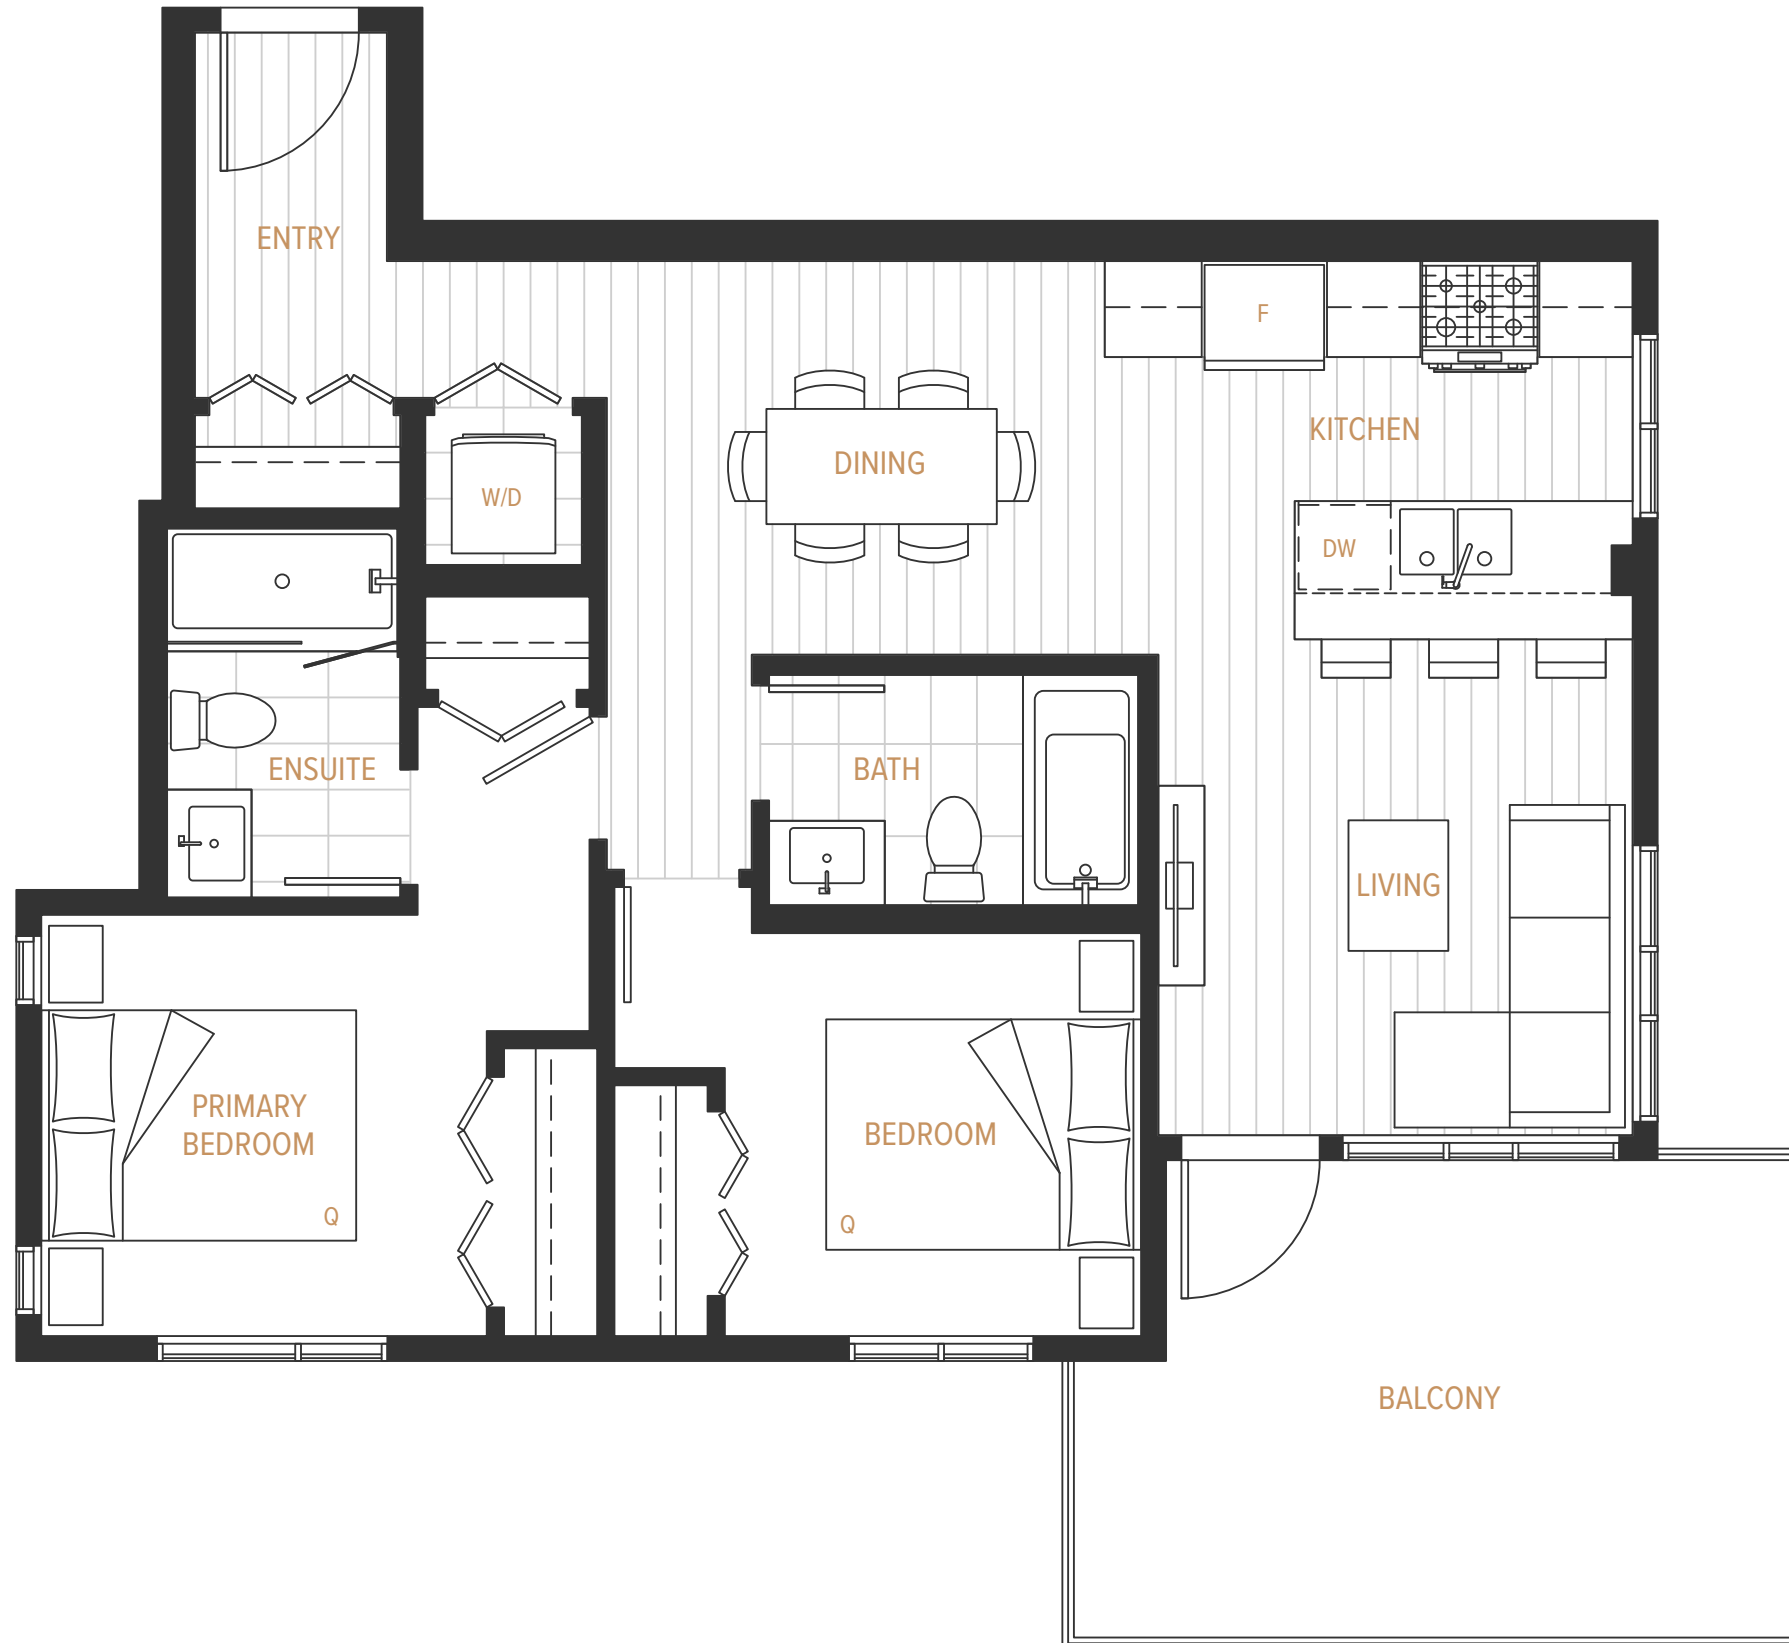

C5

2 BEDROOM
2 BATHROOM

INTERIOR
799 SF

EXTERIOR
155 SF

TOTAL
954 SF

LEVEL 6

PURA SURREY CENTRAL WEST

PHASE TWO

LEVEL 6

C5

2 BEDROOM
2 BATHROOM

INTERIOR
799 SF

EXTERIOR
81 SF

TOTAL
880 SF

LEVELS 2-5

PURA SURREY CENTRAL WEST