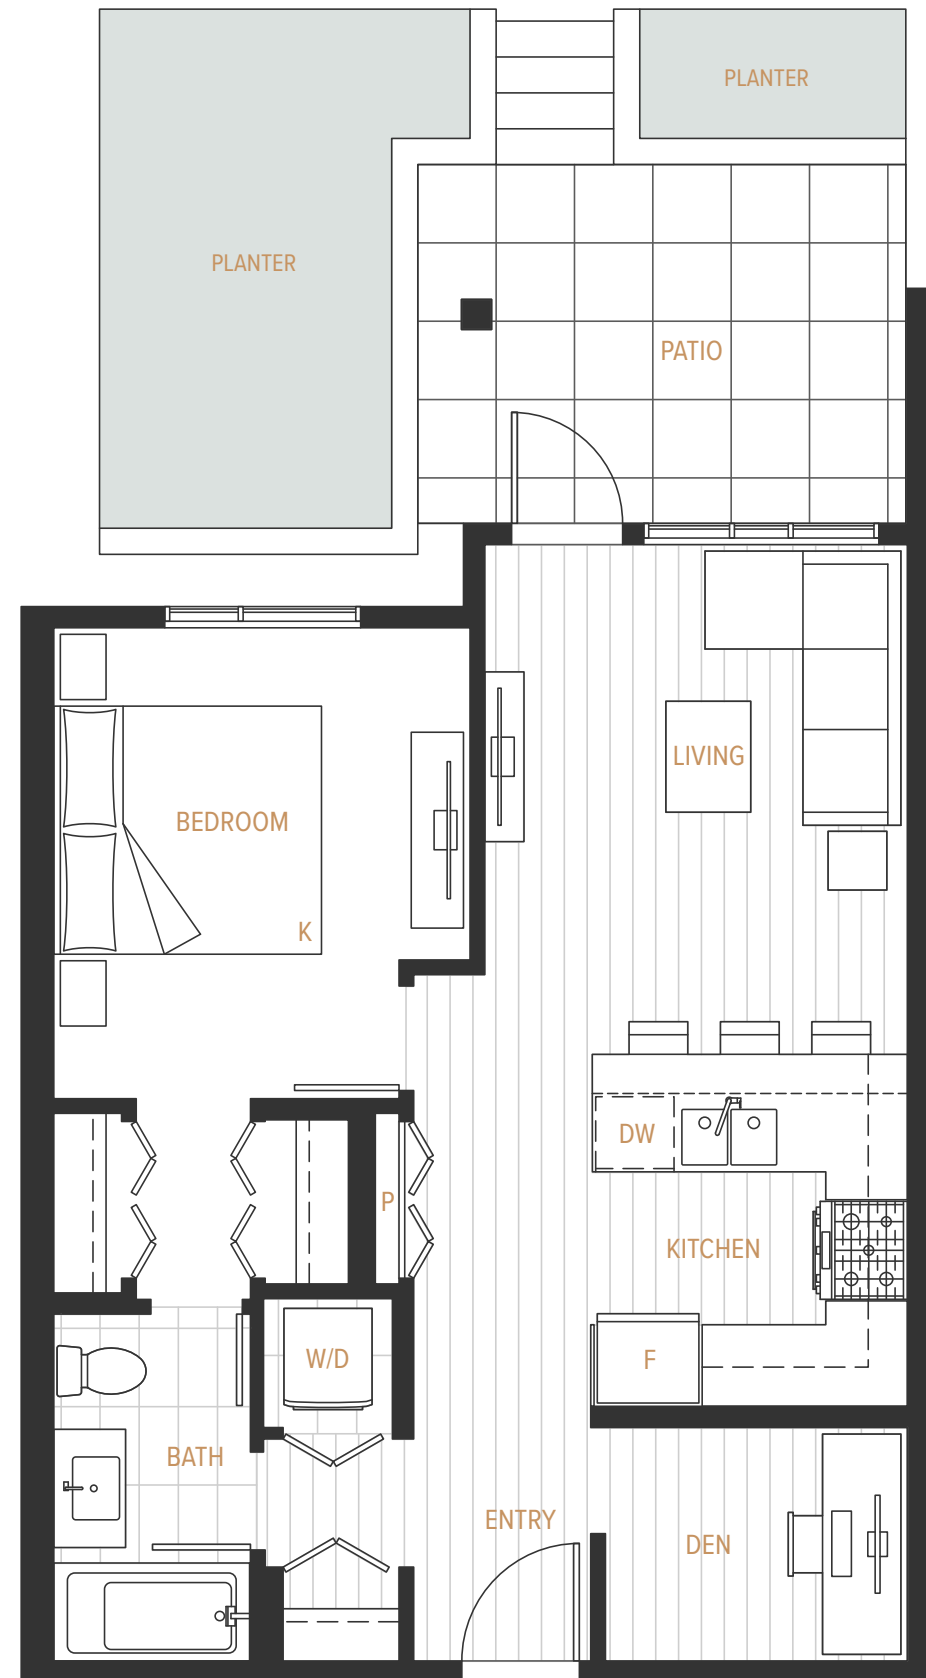

GARDEN LEVEL
ADAPTABLE

GARDEN LEVEL

PURA SURREY CENTRAL WEST

PHASE ONE

B2

1 BEDROOM + DEN
1 BATHROOM

INTERIOR
641 SF

EXTERIOR
76 SF

TOTAL
717 SF

LEVELS 2-6
ADAPTABLE

PURA SURREY CENTRAL WEST

PHASE ONE

LEVELS 2-6

B3

1 BEDROOM + DEN
1 BATHROOM

INTERIOR
641 SF

EXTERIOR
120 SF

TOTAL
761 SF

GARDEN LEVEL

GARDEN LEVEL

PURA SURREY CENTRAL WEST

PHASE ONE

B3

1 BEDROOM + DEN
1 BATHROOM