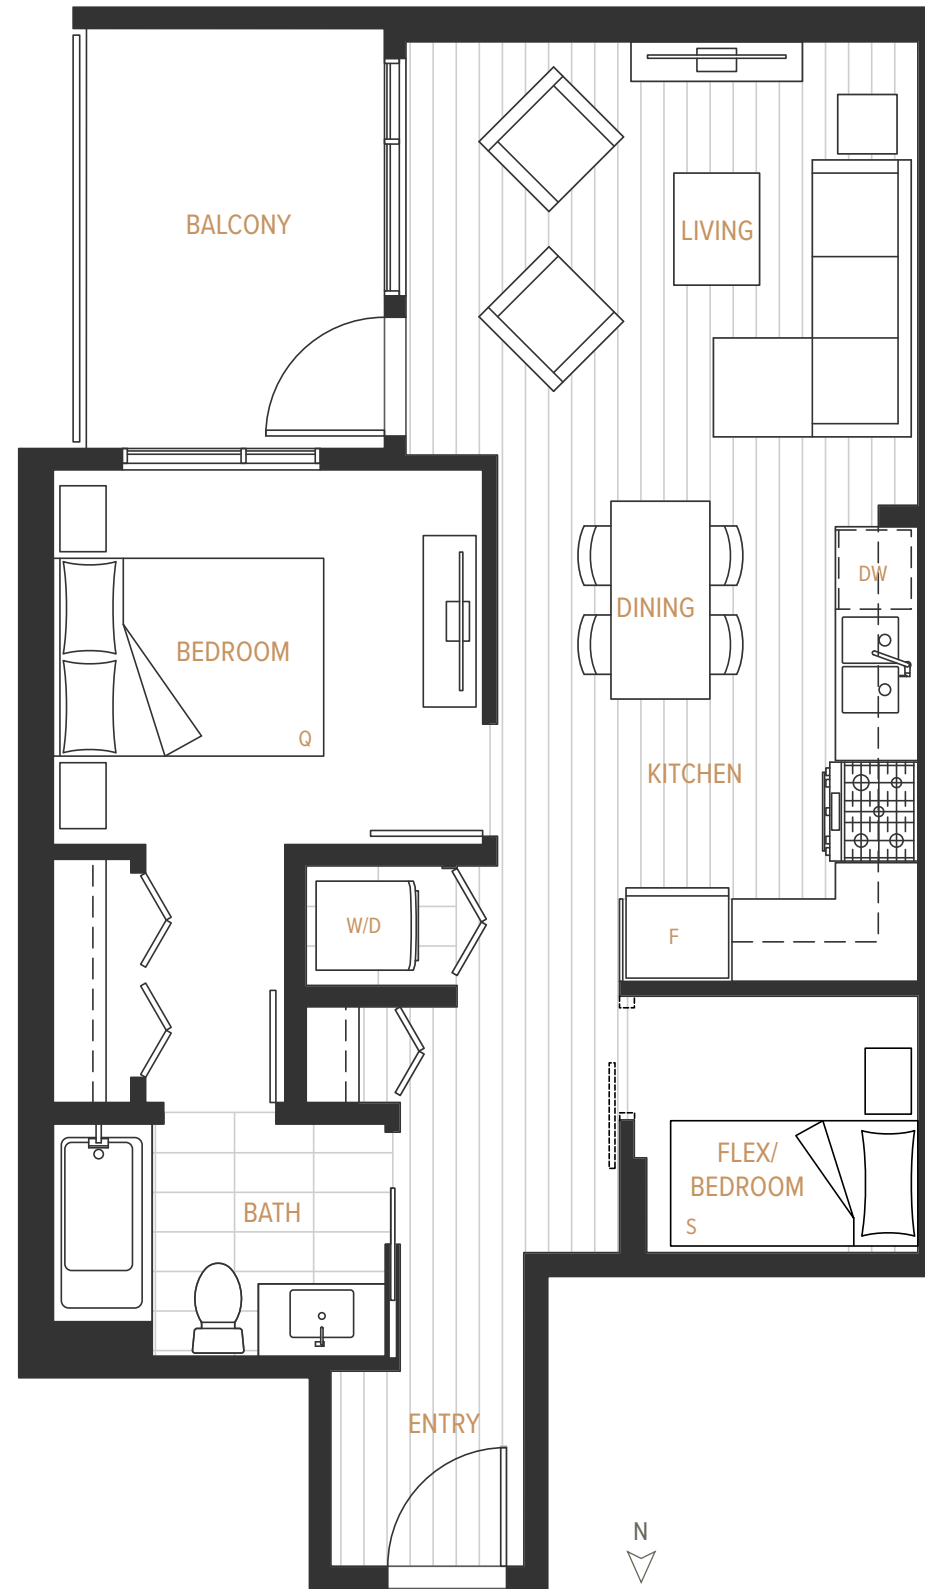

B7 JR 2 BEDROOM 1 BATHROOM

INTERIOR 679 SF
EXTERIOR 82 SF
TOTAL 761 SF

LEVELS 2-6
ADAPTABLE

PURA SURREY CENTRAL WEST

PHASE ONE

LEVELS 2-6

B9

1 BEDROOM + DEN
1 BATHROOM

INTERIOR
689 SF

EXTERIOR
87 SF

TOTAL
776 SF

LEVELS 2-6
ADAPTABLE

PURA SURREY CENTRAL WEST

PHASE ONE

LEVELS 2-6

2 BEDROOM
1 BATHROOM