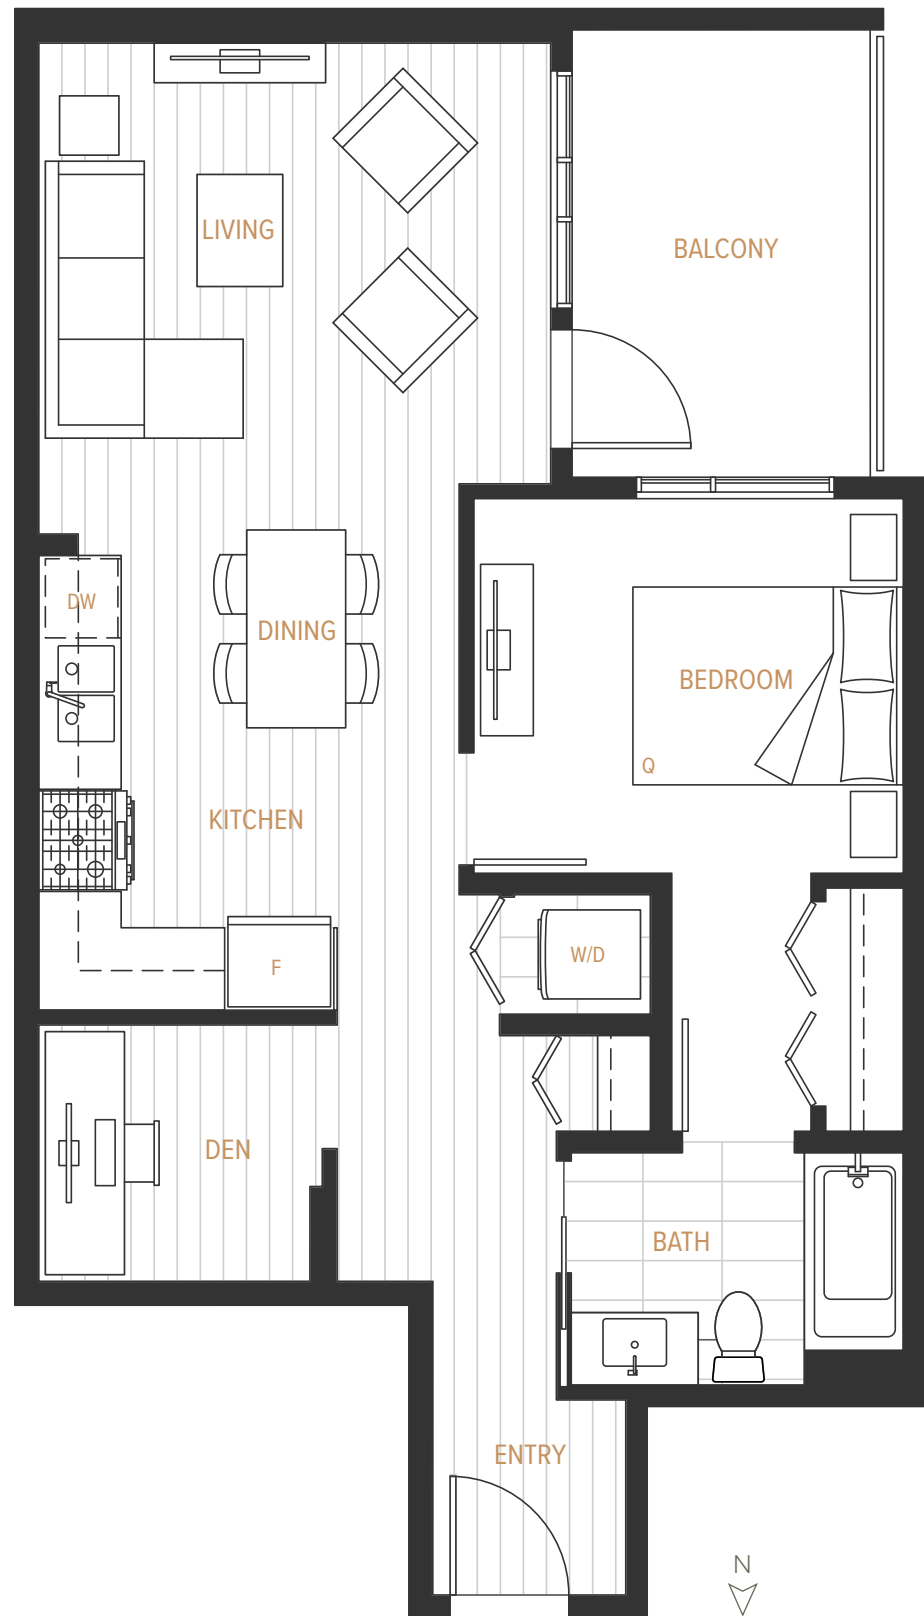

INTERIOR
689 SF

EXTERIOR
87 SF

TOTAL
776 SF

LEVELS 2-6
ADAPTABLE

PURA SURREY CENTRAL WEST

PHASE ONE

LEVELS 2-6

2 BEDROOM
1 BATHROOM