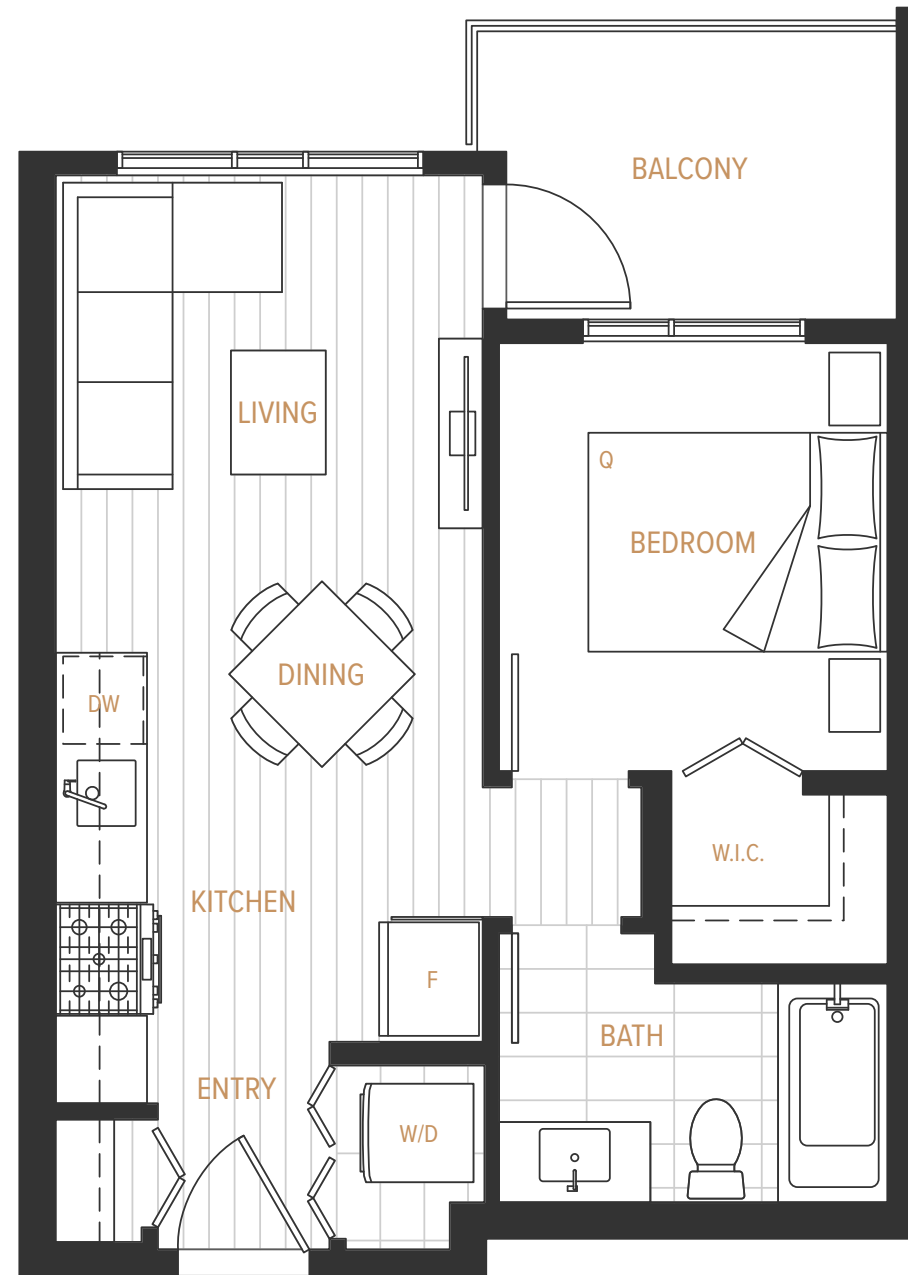

GARDEN LEVEL

PURA SURREY CENTRAL WEST

PHASE ONE

GARDEN LEVEL

A1

1 BEDROOM
1 BATHROOM

INTERIOR 482 SF
EXTERIOR 61-68 SF
TOTAL 543-550 SF

LEVELS 2-6

PURA SURREY CENTRAL WEST

PHASE ONE

LEVELS 2-6

A4 1 BEDROOM 1 BATHROOM

INTERIOR 464 SF
EXTERIOR 59-74 SF
TOTAL 523-538 SF

LEVELS 2-6

PURA SURREY CENTRAL WEST

PHASE ONE

LEVELS 2-6

A5

1 BEDROOM
1 BATHROOM

INTERIOR
515 SF

EXTERIOR
163-178 SF

TOTAL
678-693 SF

GARDEN LEVEL

GARDEN LEVEL

PURA SURREY CENTRAL WEST

PHASE ONE

A5

1 BEDROOM
1 BATHROOM

LEVELS 2-6

INTERIOR
515 SF

EXTERIOR
59-75 SF

TOTAL
574-590 SF