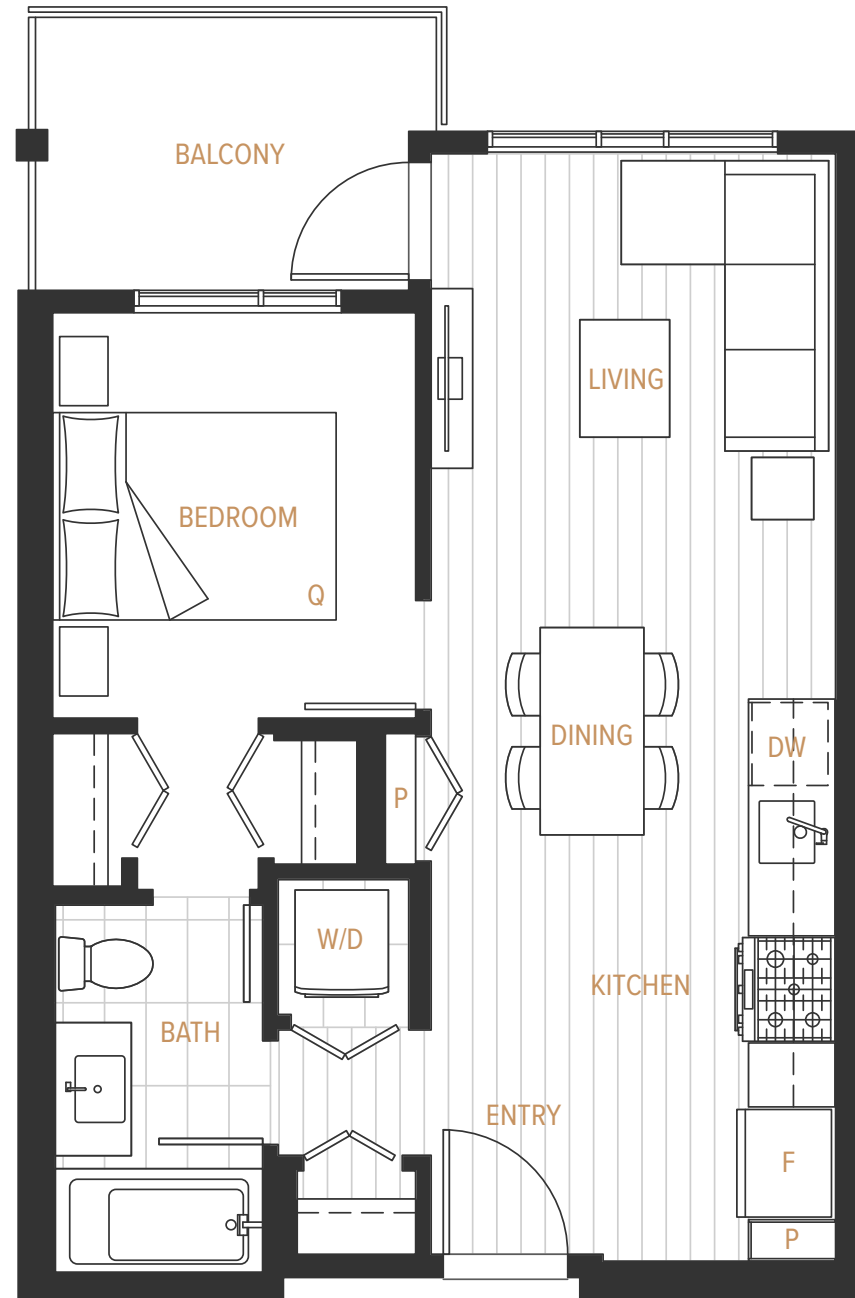

PURA SURREY CENTRAL WEST

PHASE ONE

A5

1 BEDROOM
1 BATHROOM

LEVELS 2-6

INTERIOR
515 SF

EXTERIOR
59-75 SF

TOTAL
574-590 SF

PURA SURREY CENTRAL WEST

PHASE ONE

LEVELS 2 - 6

B2

1 BEDROOM + DEN
1 BATHROOM

INTERIOR
641 SF

EXTERIOR
136 SF

TOTAL
777 SF

GARDEN LEVEL
ADAPTABLE

GARDEN LEVEL

PURA SURREY CENTRAL WEST

PHASE ONE

B2

1 BEDROOM + DEN
1 BATHROOM

INTERIOR
641 SF

EXTERIOR
76 SF