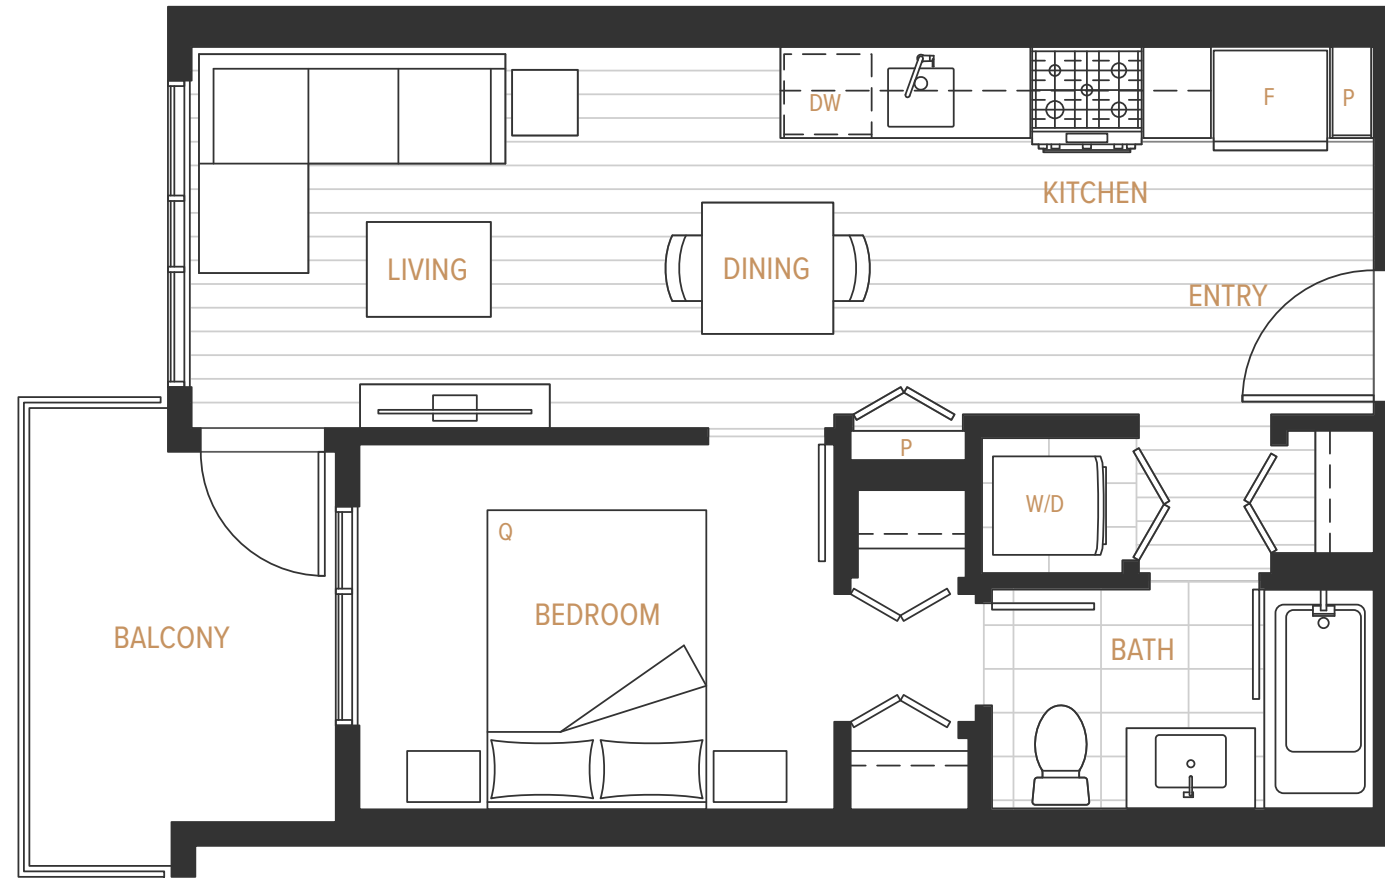

A1

1 BEDROOM
1 BATHROOM

INTERIOR 482 SF
EXTERIOR 61-68 SF
TOTAL 543-550 SF

LEVELS 2-6

PURA SURREY CENTRAL WEST

PHASE ONE

LEVELS 2-6