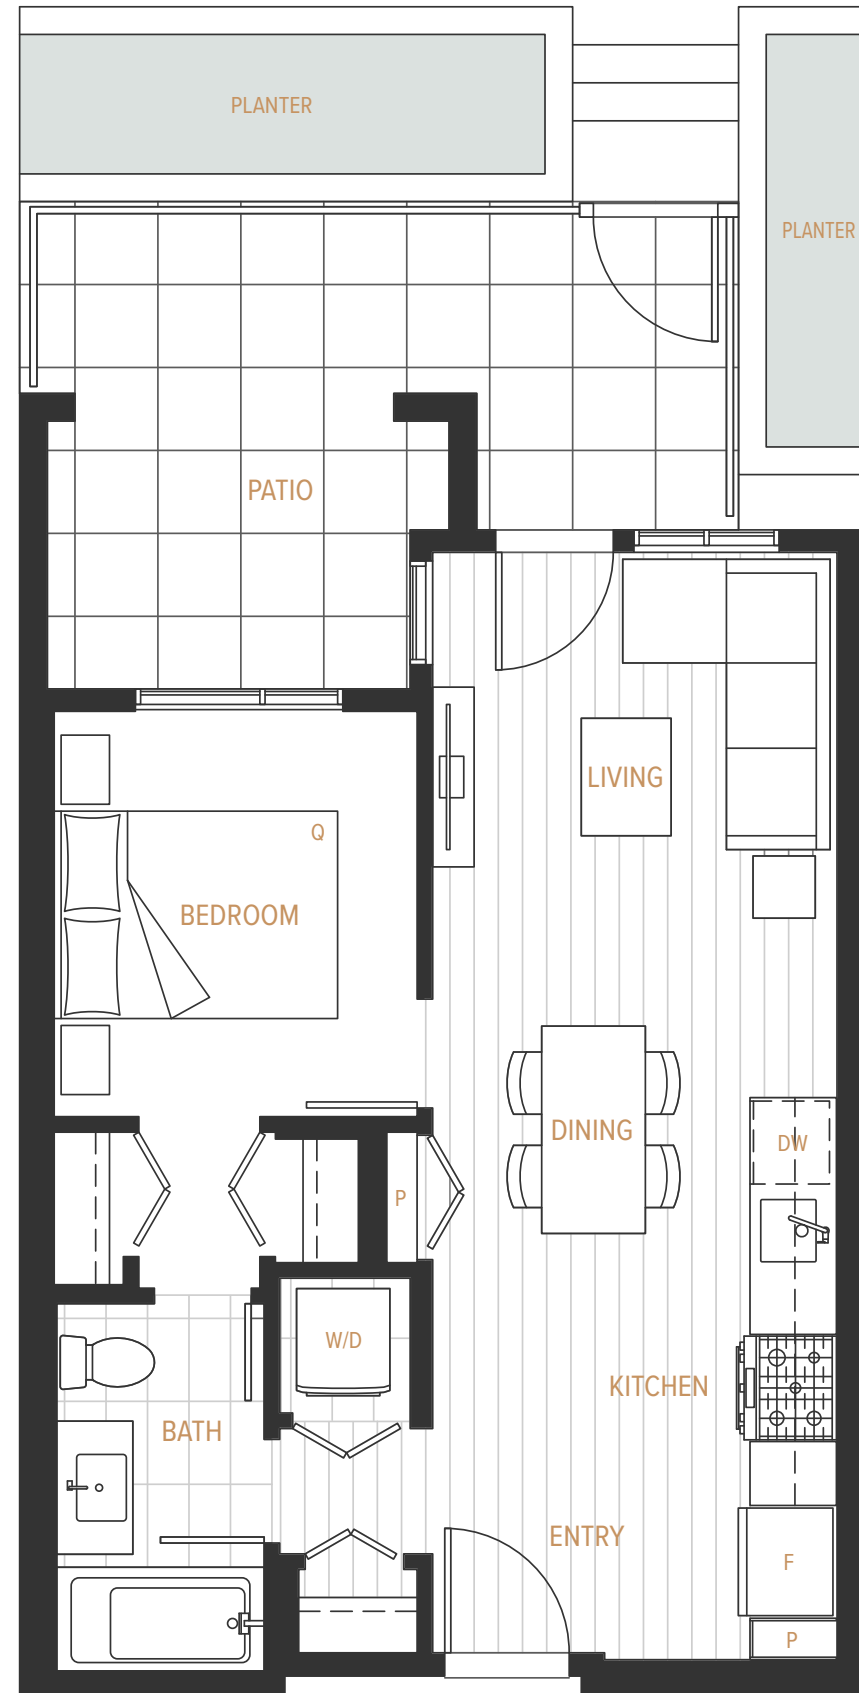

PURA SURREY CENTRAL WEST

PHASE ONE

LEVELS 2-6

A4 1 BEDROOM 1 BATHROOM

INTERIOR 464 SF
EXTERIOR 59-74 SF
TOTAL 523-538 SF

LEVELS 2-6

PURA SURREY CENTRAL WEST

PHASE ONE

LEVELS 2-6

A5

1 BEDROOM
1 BATHROOM

INTERIOR
515 SF

EXTERIOR
163-178 SF

TOTAL
678-693 SF

GARDEN LEVEL

GARDEN LEVEL

PURA SURREY CENTRAL WEST

PHASE ONE

A5

1 BEDROOM
1 BATHROOM

LEVELS 2-6

INTERIOR
515 SF

EXTERIOR
59-75 SF

TOTAL
574-590 SF

PURA SURREY CENTRAL WEST

PHASE ONE

LEVELS 2 - 6

B2

1 BEDROOM + DEN
1 BATHROOM

INTERIOR
641 SF

EXTERIOR
136 SF

TOTAL
777 SF