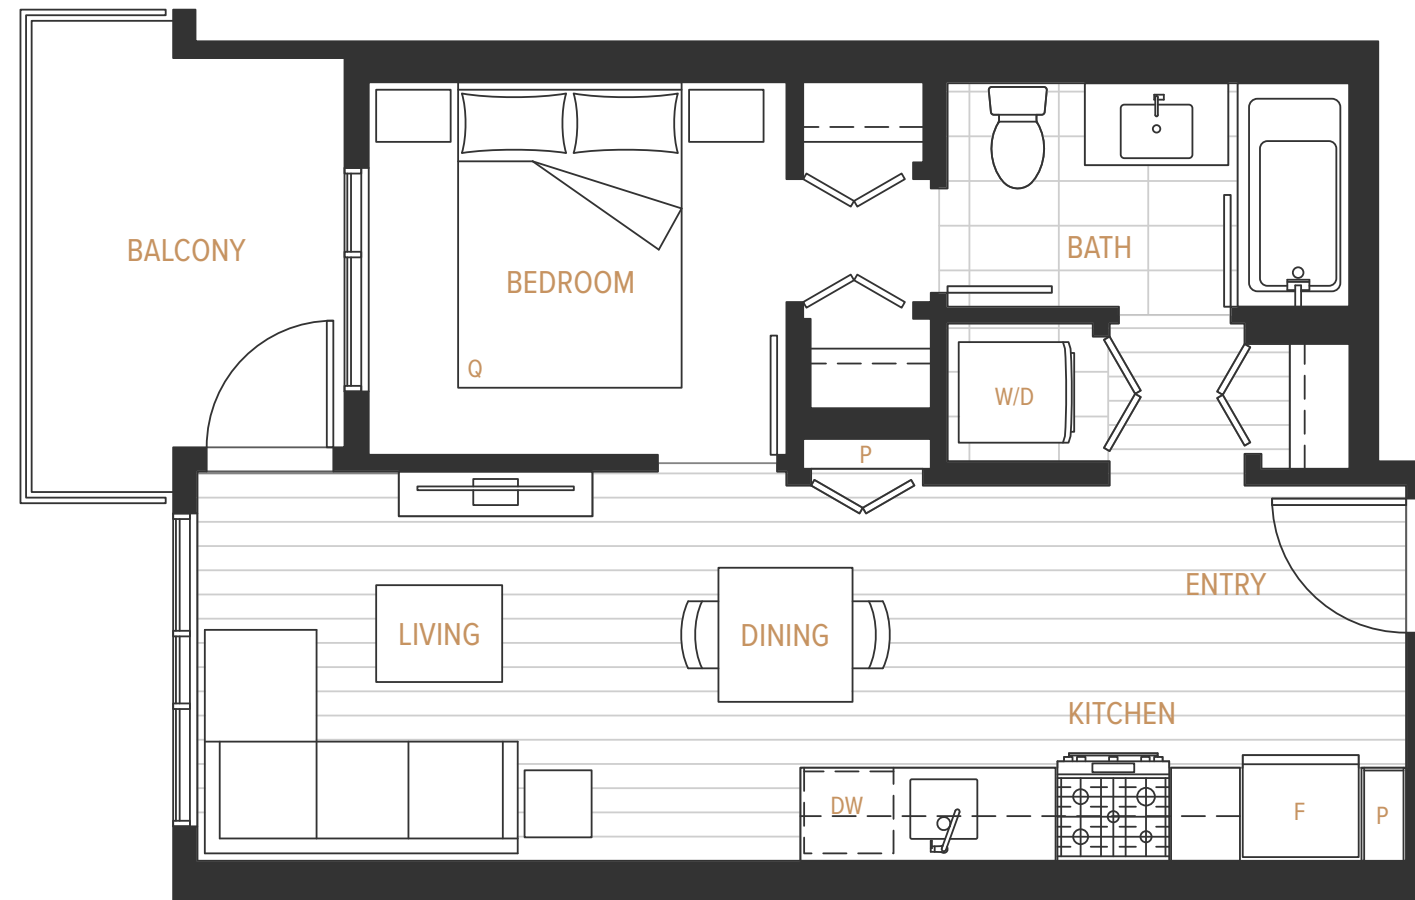

GARDEN LEVEL

A

1 BEDROOM
1 BATHROOM

INTERIOR
470 SF

EXTERIOR
62-78 SF

TOTAL
532-548 SF

PURA SURREY CENTRAL WEST

PHASE ONE

LEVELS 2-6

LEVELS 2-6

A1

1 BEDROOM
1 BATHROOM

INTERIOR
482 SF

EXTERIOR
160 SF

TOTAL
642 SF

GARDEN LEVEL